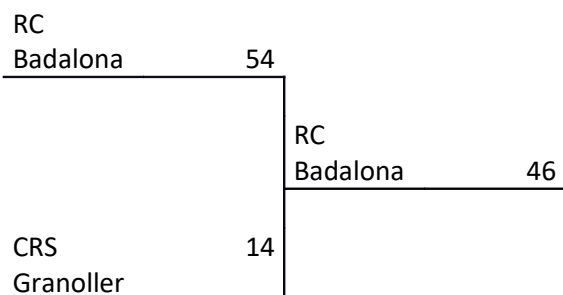

9.- G.E. I E.G.	8	1	0	7	150	498	-348	4	8
-----------------	---	---	---	---	-----	-----	------	---	---

**Final
Petita**

**Semifinals
5é i 8é**

Final

S			
			RC Badalona
UES B	21		
		RC Sant Quirze	26
RC Sant Quirze	57		